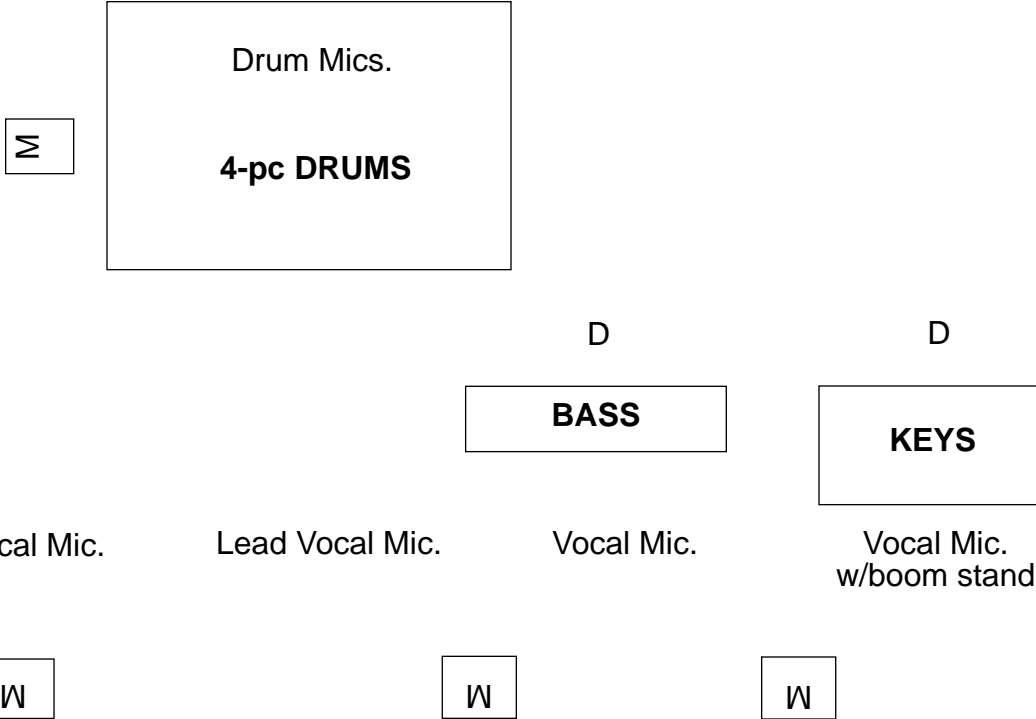

STAGE PLOT

Venue: _____

Performance Date: _____

Time: _____

M = monitor

D = direct box

Special Instructions:

Vocal Monitors: Equal blend of all vocals

Drum Monitor: “ “ plus bass, kick drum, snare & keys

Bass Monitor: “ “ plus bass guitar, kick drum, snare, high hat, some guitar